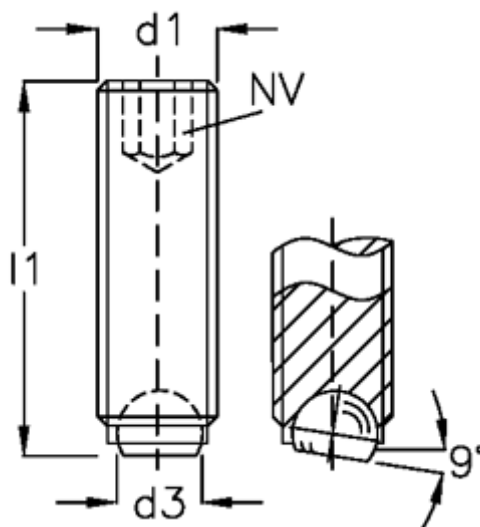

Article number: 209057431

Description: E+G Ball point screw
GN 605-M12-16-BN

Measures

d1	= M12
d2	= 8.0
d3	= 7.2
Internal hexagon	= 6
l1	= 16